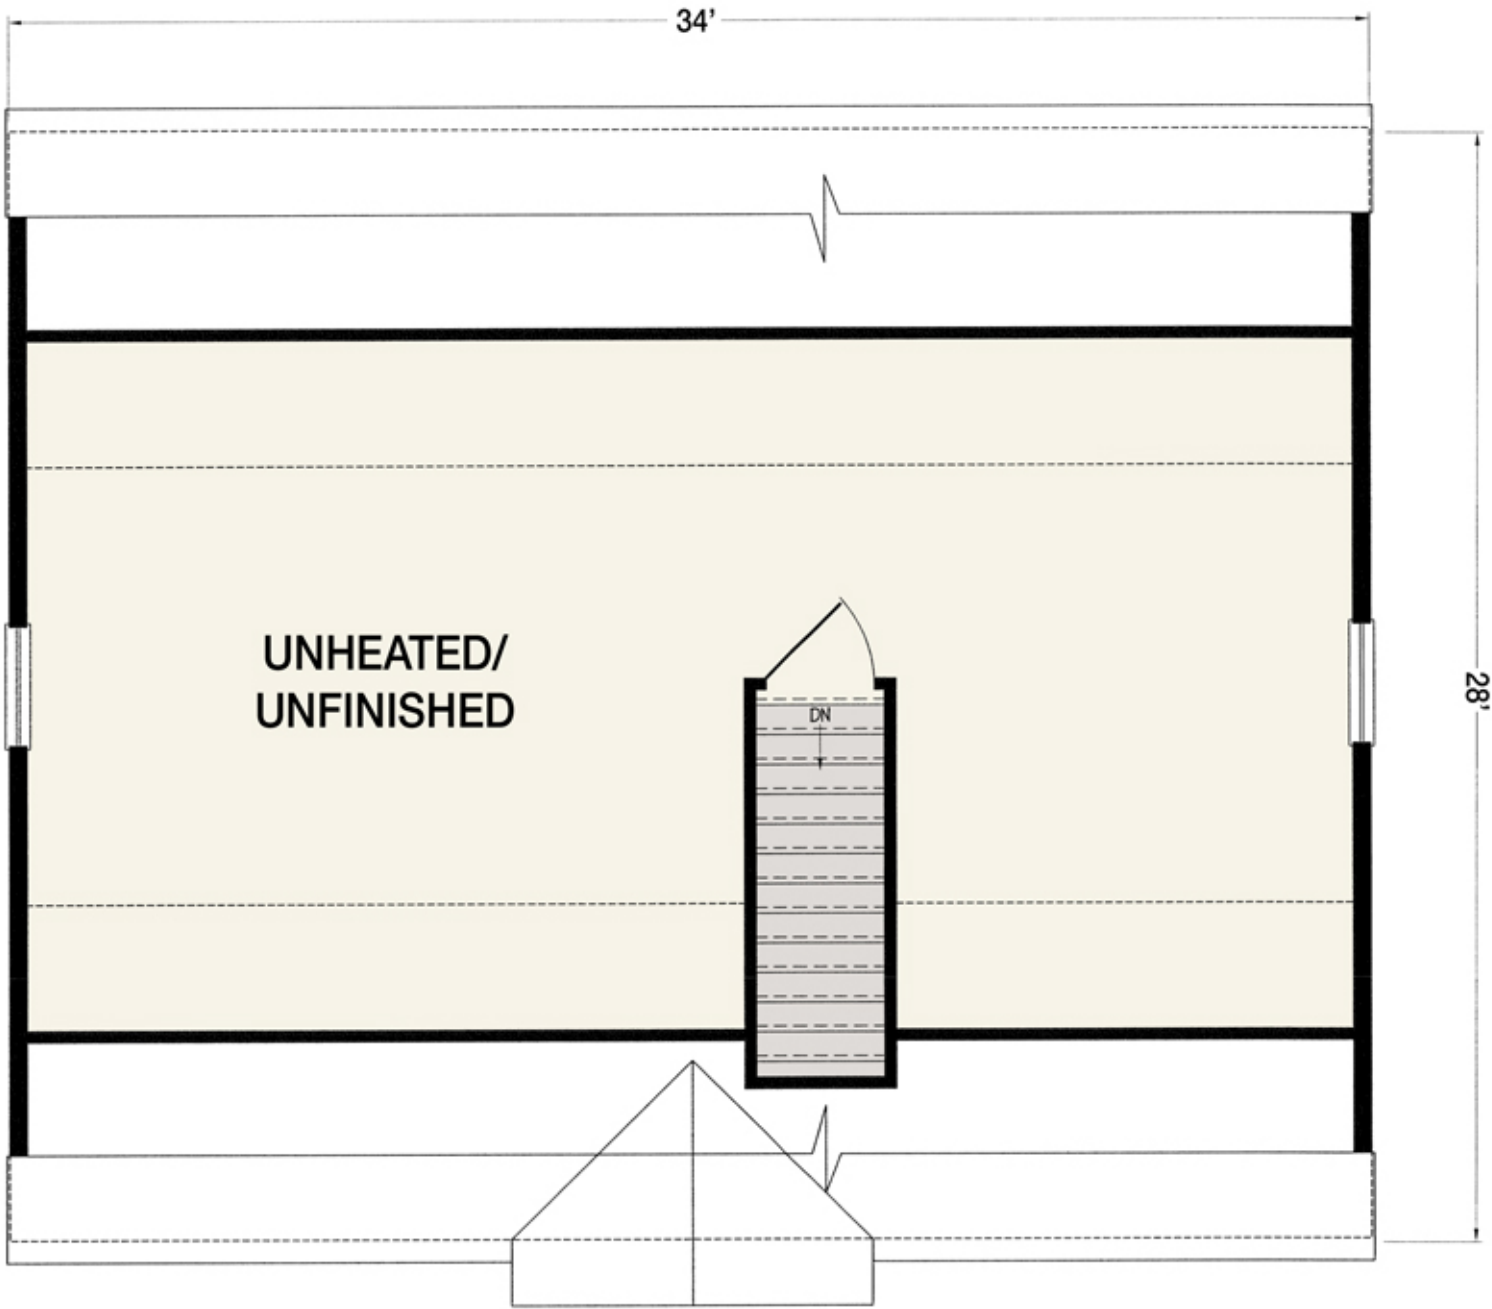

# BRANDYWINE

34'

FUTURE  
BEDROOM 1  
12'3" X 22'2"

UNHEATED/  
UNFINISHED

FUTURE  
BATH 2  
8'4" X 9'10"

FUTURE  
BEDROOM 2  
11'5" X 22'2"

DN

BRANDYWINE