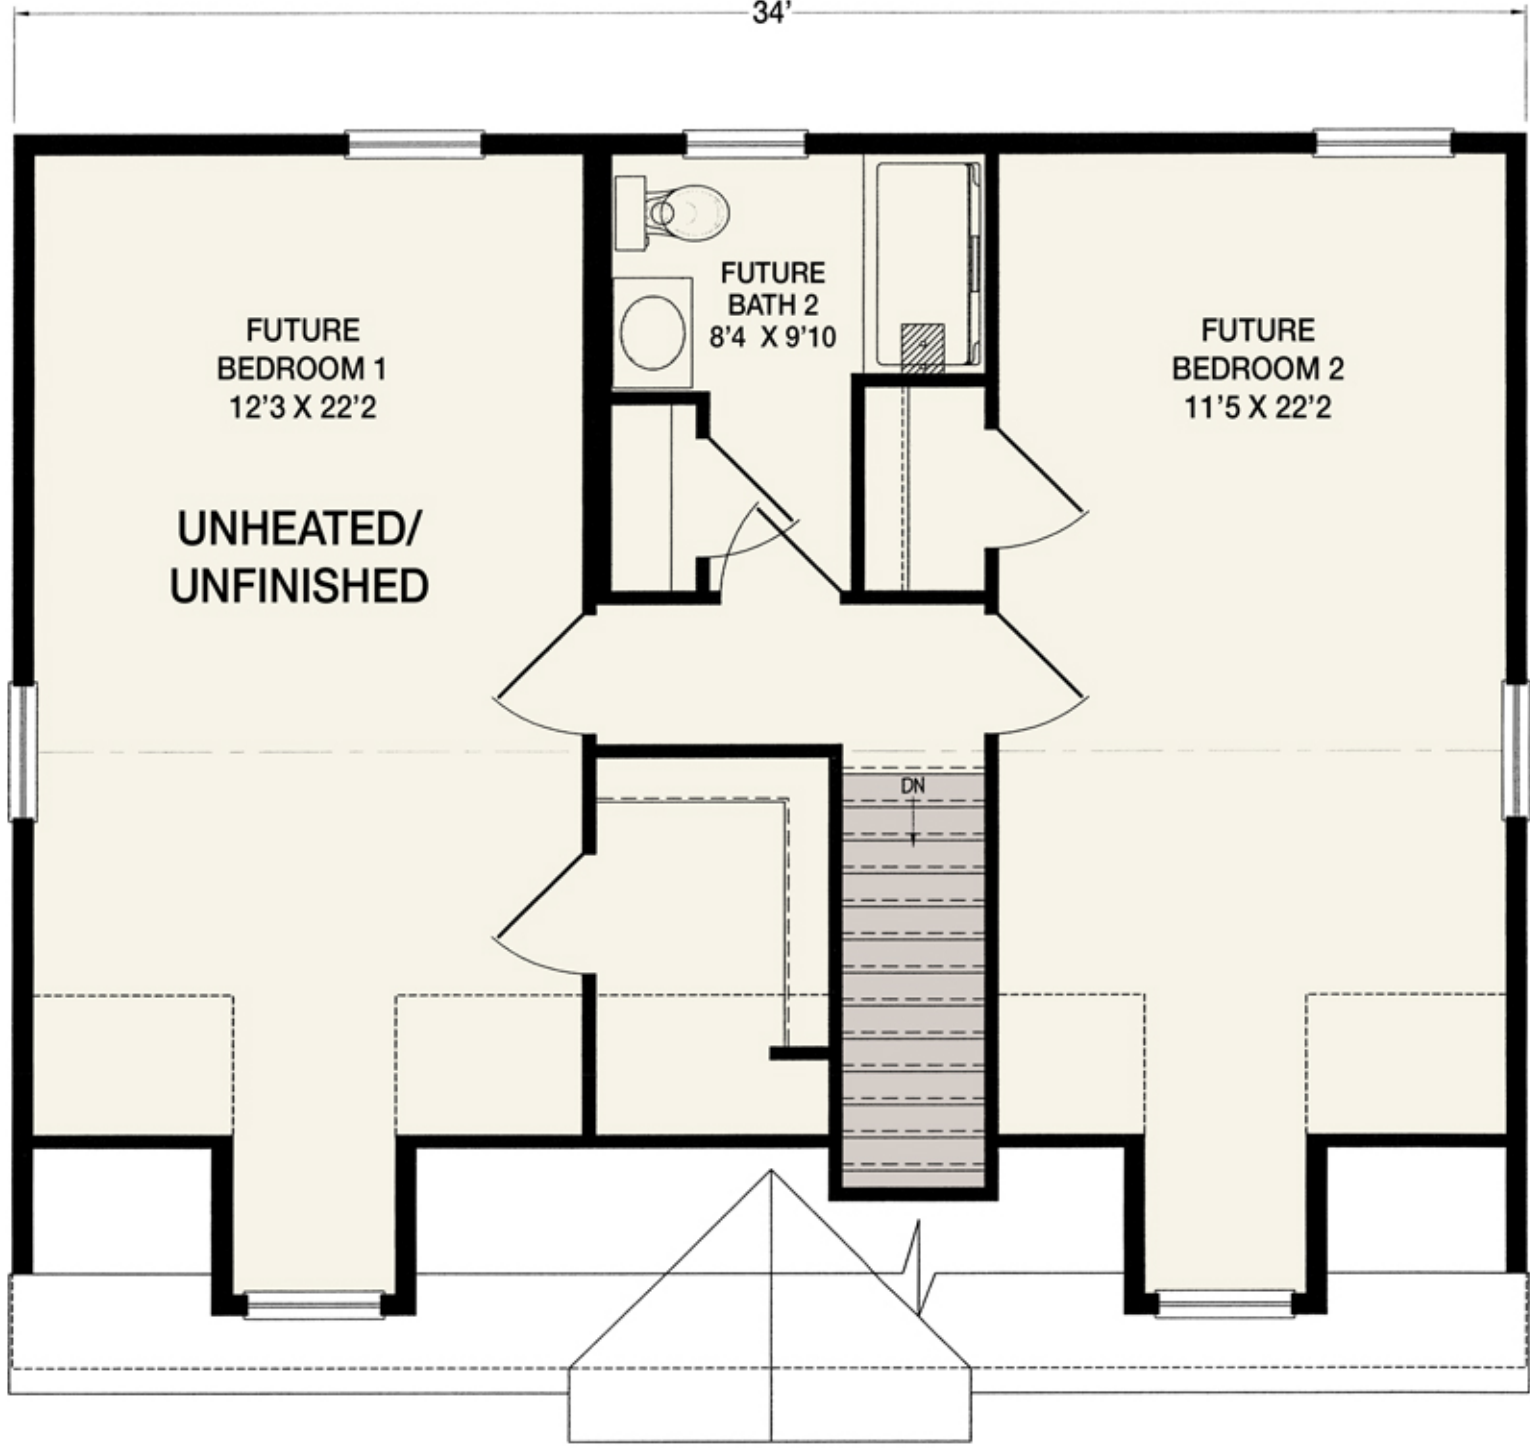

# BRANDYWINE

34'

FUTURE  
BEDROOM 1  
12'3" X 22'2"

UNHEATED/  
UNFINISHED

FUTURE  
BATH 2  
8'4" X 9'10"

FUTURE  
BEDROOM 2  
11'5" X 22'2"

DN

BRANDYWINE